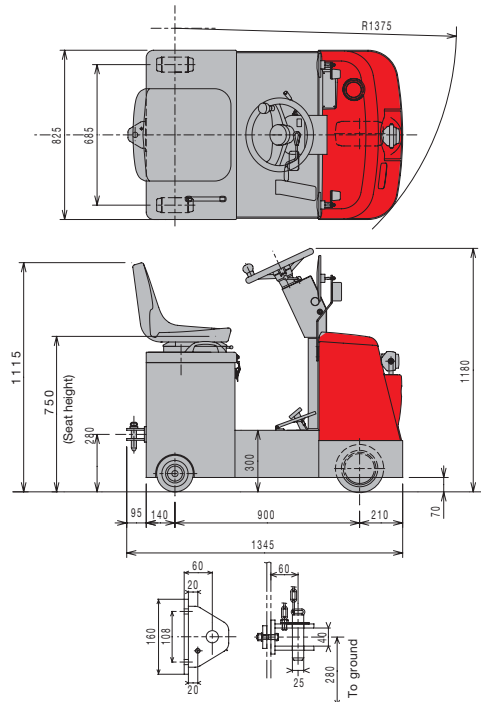

NICHYU

ELECTRIC TOWING TRACTOR

Model: NTT50-70 / NTT75-70

Rated drawbar pull: 490N / 735N

Capacity: 2000kg / 3000kg

**A compact tractor
with a small turning radius
offering smooth, powerful travel
and easy operation.**

Compact Design

The tractor has an overall length of only 1345 mm.

What's more, the minimum turning radius of only 1375 mm makes this vehicle ideal for use in confined spaces.

Main Options

- Battery side-loading specification
- Overhead guard (with sheet)
- Coupler lever
- Rear combination lamp
- Bumper
- Suspension seat
- Hour meter

Operation Interlock System

Traveling operation is locked out.

For operator's safety, traveling is automatically locked when the operator is not properly seated.

SPECIFICATIONS

Models		NTT50-70	NTT75-70
Rated Drawbar Pull		N/[kgf]	490/[50] 735/[75]
Towing Capacity		kg	2000 3000
Travel Speed	Laden	Km/h	7.0 6.0
	Unladen	Km/h	8.0 8.0
Control System		Inverter Control	
Motor	Traction	Kw	1.6
Battery (24V)	STD	Ah/5HR	216 250
	OPT	Ah/5HR	250 -
Charger	Automatic Stationary Charger		
	STD	V, kVA	3/200, 1.6
	OPT	V, kVA	1/100, 2.1
	OPT	V, kVA	3/400, 1.6
	Automatic Built-in Charger		
	OPT	V, kVA	1/100, 2.1
Tyres	Front/Drive	235x120 Rubber 1pc.	
	Rear/Load	178x73 Rubber 2pcs.	
Service Weight (W/O Batt.)		Kg	375 410
Battery Weight Min./Max.		Kg	200/215 215/215
Change of Service Weight	Large Battery	Kg	Service Weight +15 -
	Built-in Charger	Kg	Service Weight +15